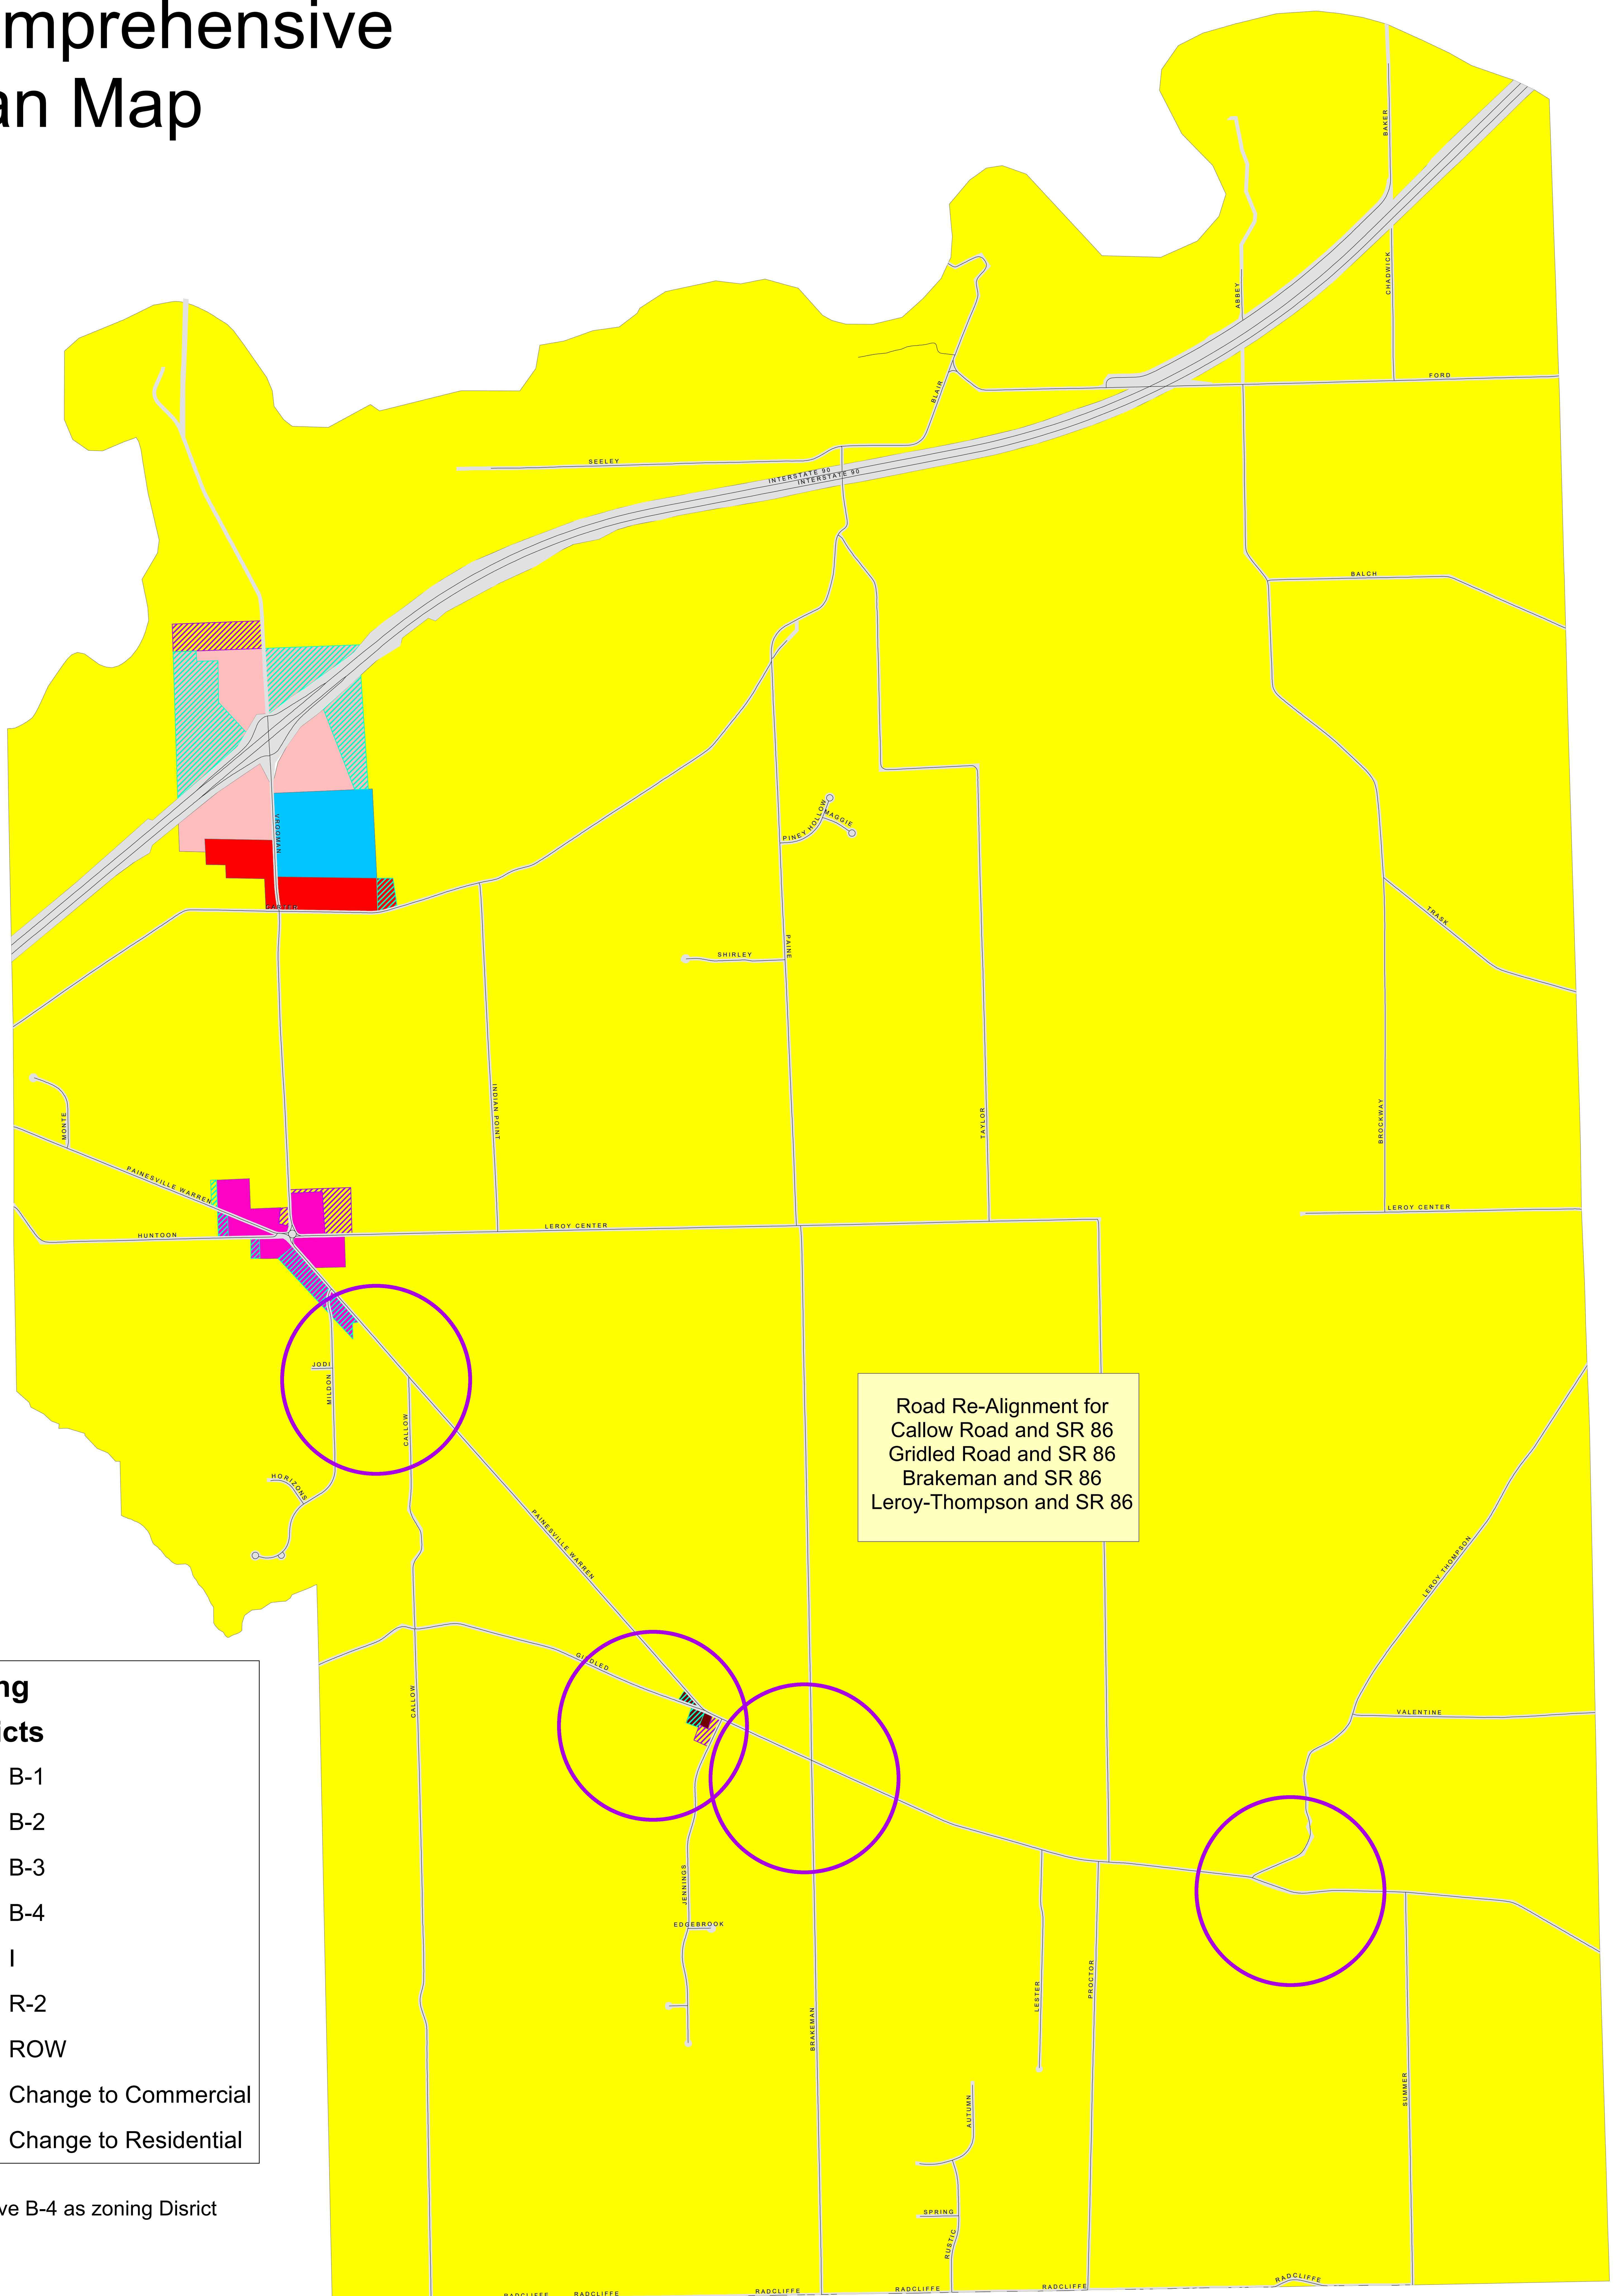

Leroy Township Comprehensive Plan Map

Zoning Districts

- B-1
- B-2
- B-3
- B-4
- I
- R-2
- ROW
- Change to Commercial
- Change to Residential

Remove B-4 as zoning District