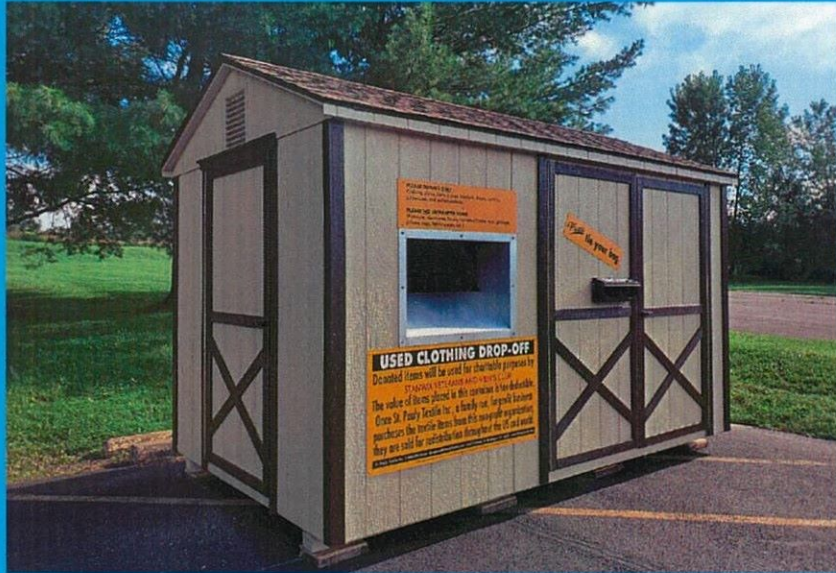

USED CLOTHING DROP OFF

LEROY TOWNSHIP FIRE DEPARTMENT

13028 Leroy Center Rd
Painesville, OH 44077

REDUCE WASTE IN LANDFILLS
CLOTHING USED WORLDWIDE
TAX DEDUCTIBLE